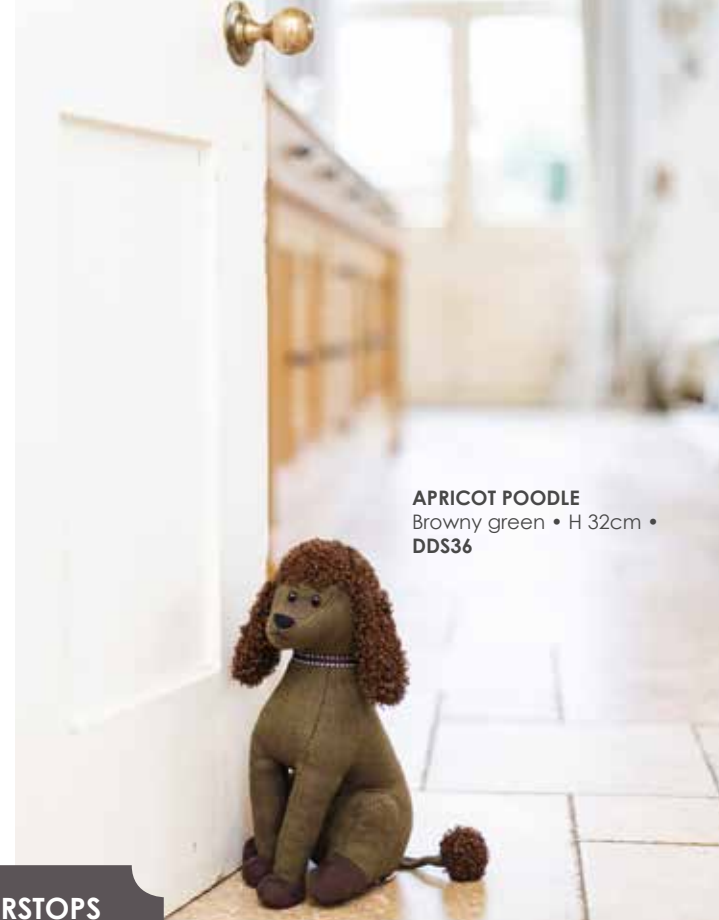

SAKI SHIBA INU
Beige • H 33cm • **DDS32**

THE PEDIGREE COLLECTION

Our ever-popular range returns, inspired by the wonderful pooches in our lives. Angela's designs are cleverly created to bring the recognisable features of these favourite dog breeds to life.

The collection is beautifully made in a selection of quality fabrics. Character is captured right down to the finer details, from the cocking of a head or the twist of an ear to the curl of a tail. These reliable doorstops and draught excluders are impossible to resist.

DOORSTOPS

Sold in multiples of two

APRICOT POODLE
Brownny green • H 32cm • **DDS36**