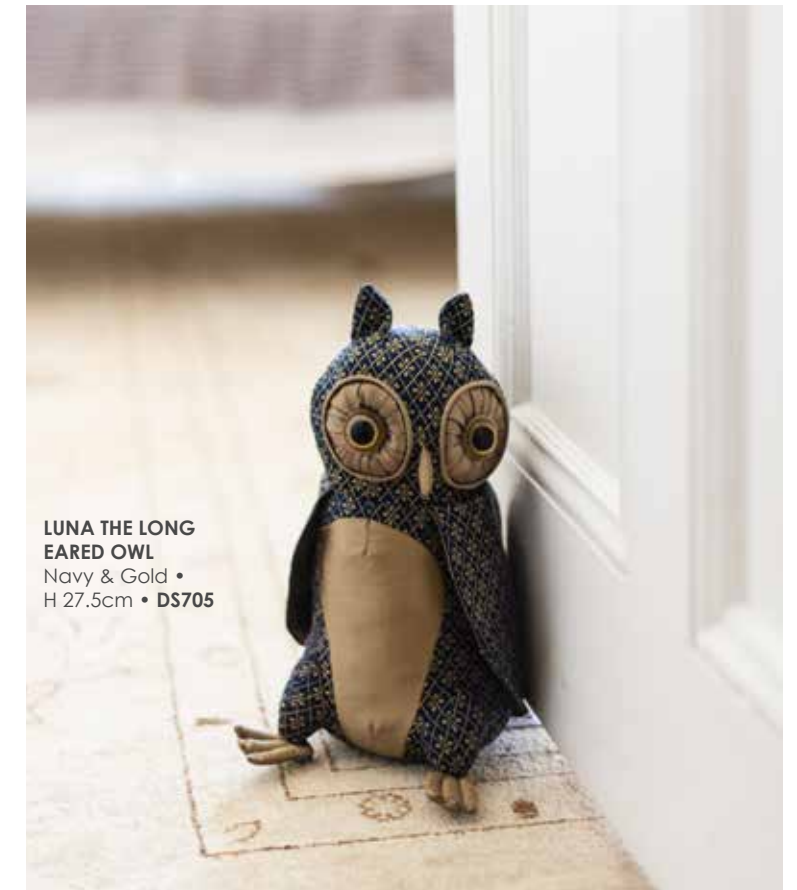

NATASHA SQUIRREL
Orange • H 26cm •
DS707

LUNA THE LONG EARED OWL
Navy & Gold •
H 27.5cm • DS705